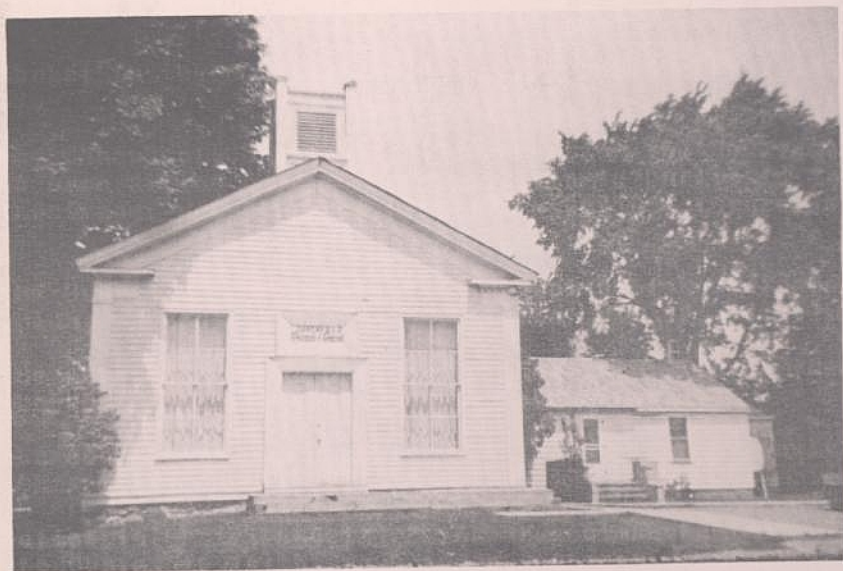

SOUTHFIELD CHURCH OF CHRIST

24180 10½ Mile Road  
Between Telegraph & Burt Roads

SUNDAY SERVICES

10:00 A.M. Bible School  
11:00 A.M. Morning Worship  
6:30 P.M. Evening Worship  
7:30 P.M. Wednesday - Bible Study