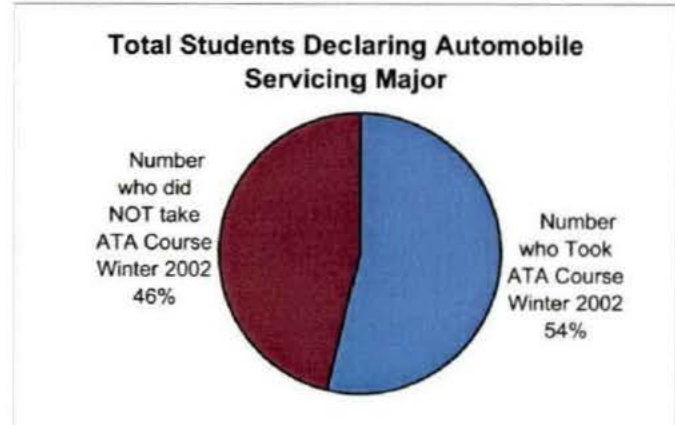

<u>Number</u>
Total Number of Students Declaring ASR Major As of Winter 2	114
Number who Took ATA Course Winter 2002	61
Number who did NOT take ATA Course Winter 2002	53

As of Winter 2002, 114 students had declared Automobile Servicing as their major. However, 53 of these students did not enroll in an Automobile Servicing (ATA) course during the Winter term.