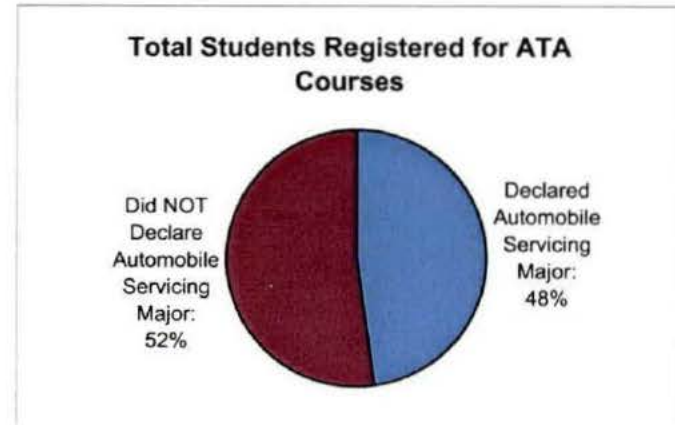

Oakland Community College
Students Enrolled in Automobile Servicing Courses (1/10 Day Data)
Winter 2002

Automobile Servicing Program Information -- Winter 2002
Source: Student Information System -- One-Tenth Day Data

	<u>Number</u>
Total Students Registered for ATA courses Winter 2002:	128
Number Registered Who Declared Automobile Servicing Major:	61
Number Registered NOT Declaring Automobile Servicing Major	67

A total of 128 students registered for Automobile Servicing courses. However, only 61 declared Automobile Servicing as their major.